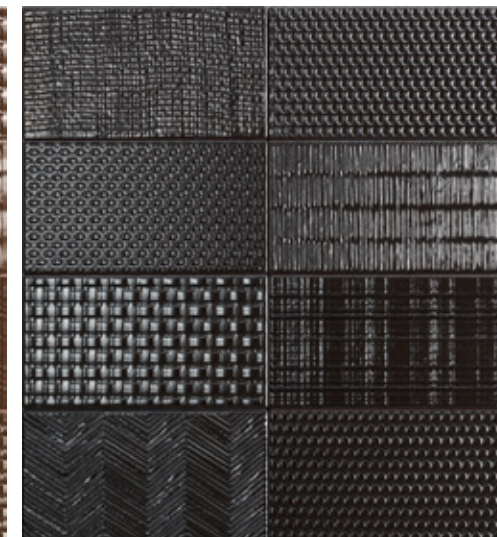

PORCELAIN

Metal 40

Copper 10cm x 40cm

Black 10cm x 40cm

Copper Decor 10cm x 20cm *

Black Decor 10cm x 20cm *

***8 variations of decor- mixed random within the box**

10CM X 40CM (PLAIN)	24 PCS PER BOX	0.96M2 PER BOX	80 BOXES PER PALLET
10CM X 20CM (DECOR)	50 PCS PER BOX	1M2 PER BOX	80 BOXES PER PALLET
METALLIC	PORCELAIN	GLAZED	NON-RECTIFIED

CERAMIC

Montreal

Montreal Blanco 28cm x 70cm

Montreal Ivory 28cm x 70cm

Montreal Blanco Lines 28cm x 70cm

Montreal Ivory Lines 28cm x 70cm

Chic Sky Decor 28cm x 70cm

Chic Sand Decor 28cm x 70cm