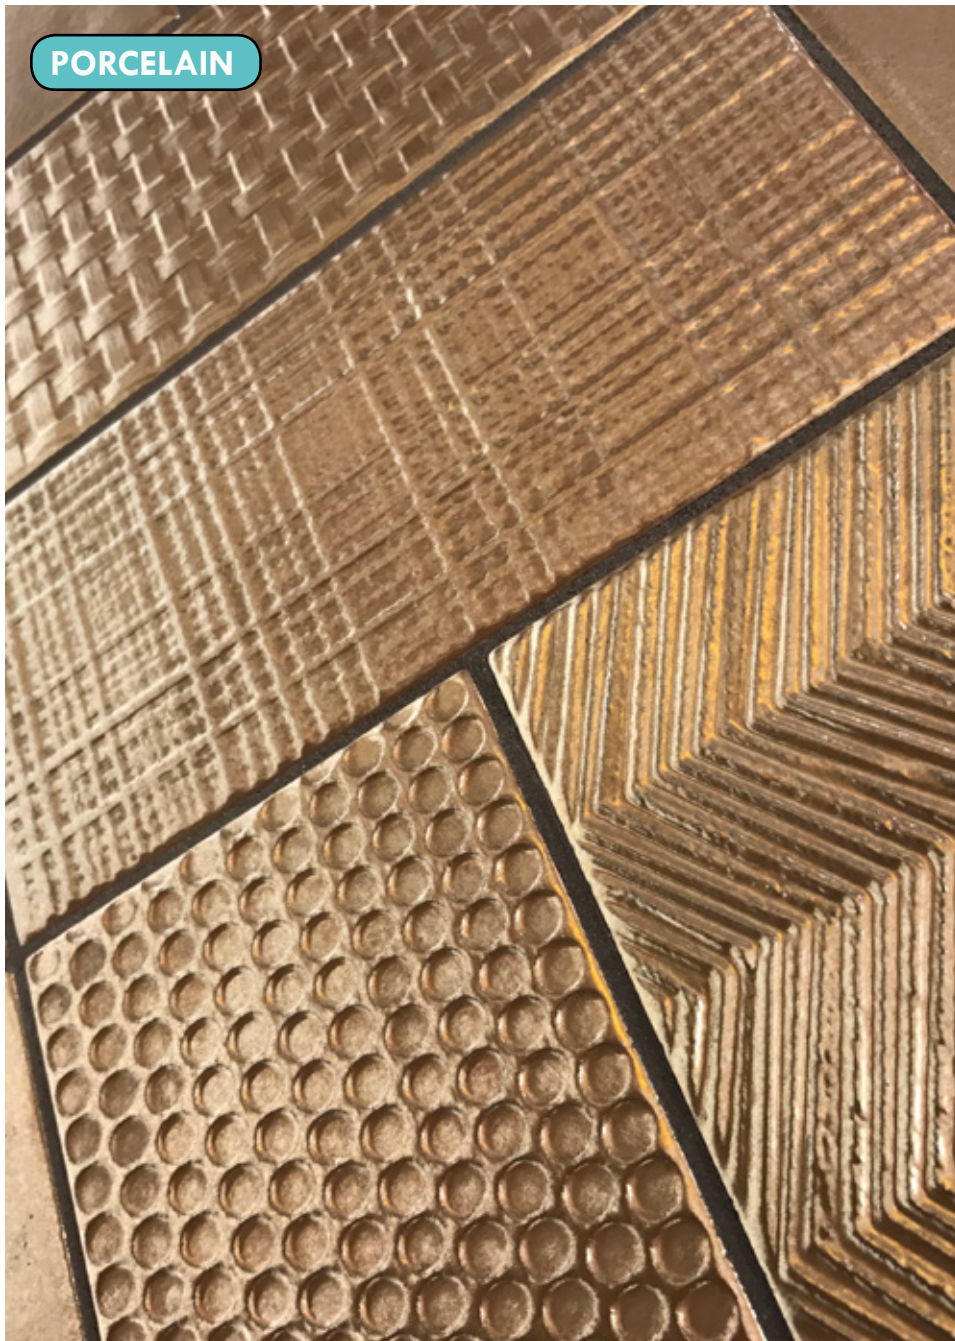

PORCELAIN

Metal 40

Copper 10cm x 40cm

Black 10cm x 40cm

Copper Decor 10cm x 20cm *

Black Decor 10cm x 20cm *

***8 variations of decor- mixed random within the box**

10CM X 40CM (PLAIN)	24 PCS PER BOX	0.96M2 PER BOX	80 BOXES PER PALLET
10CM X 20CM (DECOR)	50 PCS PER BOX	1M2 PER BOX	80 BOXES PER PALLET
METALLIC	PORCELAIN	GLAZED	NON-RECTIFIED